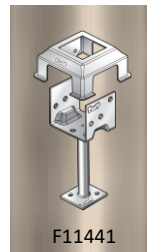

## F11295

### THIN STYLE SADDLE WITH MOUNT

PRODUCT CODE	: F11295
BARCODE	: 9314691801879
POST SIZE	: 100MM
MOUNT HEIGHT	: 30MM
BOLT HOLE	: M12
MADE FROM	: 2MM STEEL
FINISHING	: HOT DIP GALVANISED

#### NOTES:

- IDEAL FOR PERGOLA, CARPORT AND VERANDA POSTS
- PRIMARILY USED FOR BOLTING TO EXISTING TIMBER DECKING OR CONCRETE BASE
- GALVANISED "GALVABOND STYLE" STEEL PLATE STIRRUP 2MM WITH 3MM BASE (TOP SECTION)