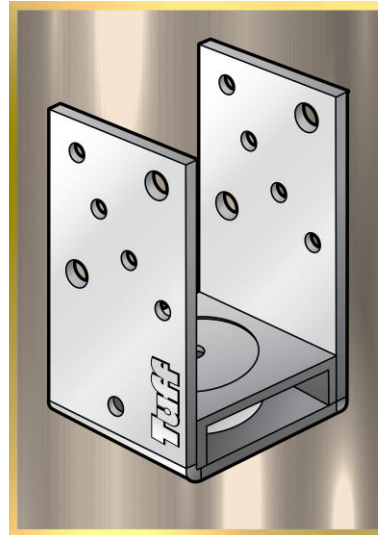

### THIN STYLE SADDLE WITH MOUNT

PRODUCT CODE	: F11295
BARCODE	: 9314691801879
POST SIZE	: 100MM
MOUNT HEIGHT	: 30MM
BOLT HOLE	: M12
MADE FROM	: 2MM STEEL
FINISHING	: HOT DIP GALVANISED

#### NOTES:

- IDEAL FOR PERGOLA, CARPORT AND VERANDA POSTS
- PRIMARILY USED FOR BOLTING TO EXISTING TIMBER DECKING OR CONCRETE BASE
- GALVANISED "GALVABOND STYLE" STEEL PLATE STIRRUP 2MM WITH 3MM BASE (TOP SECTION)